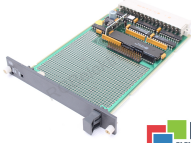

UBI EBE297.1-1 KLOCKNER MOELLER

Used KLOCKNER MOELLER EBE297.1-1
Tested and cleaned.
24 months guarantee
Dedicated courier
Delivery across Europe even in 24h

TECHNICAL DATA

MANUFACTURER	KLOCKNER MOELLER
MODEL	EBE297.1-1
CATEGORY	Extension modules
WEIGHT [KG]	1.0
HEIGHT [CM]	2.0
LENGTH [CM]	14.0
WIDTH [CM]	13.0